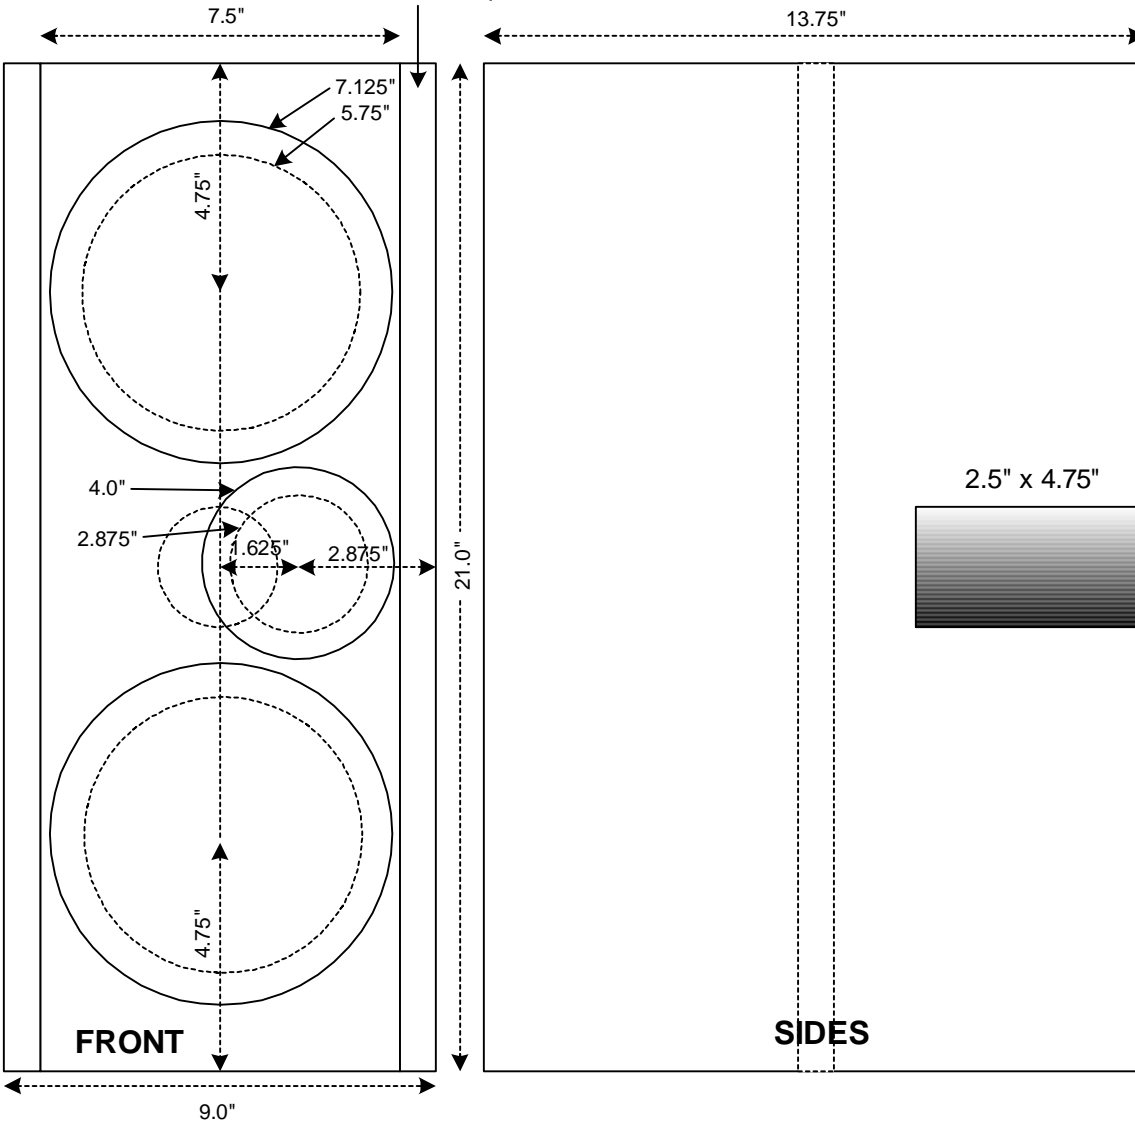

DAYTON RS180 / SEAS H1212 MTM

0.75" quarter round

DAYTON RSHF 10 INCH SUBWOOFER