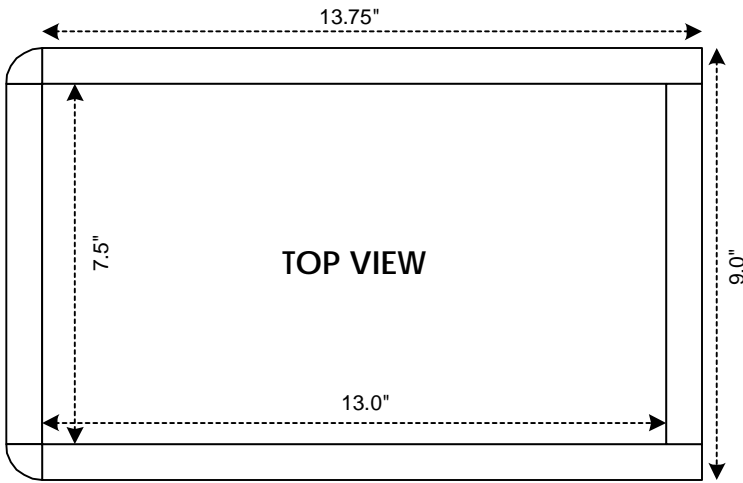

DAYTON RS180 / SEAS H1212 MTM

0.75" quarter round

DAYTON RSHF 10 INCH SUBWOOFER