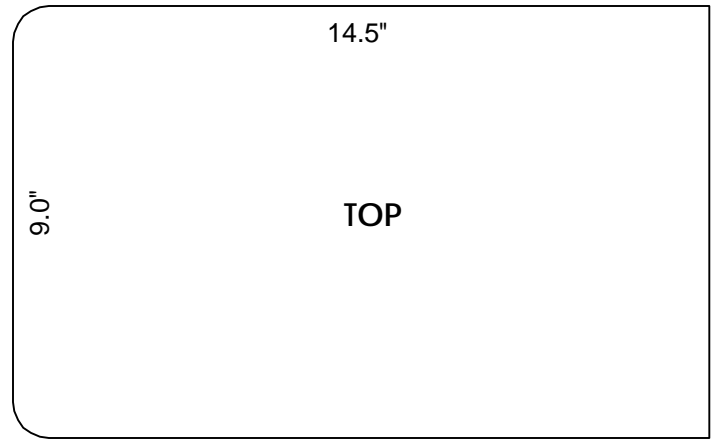

DAYTON RS180 / SEAS H1212 MTM

0.75" quarter round

DAYTON RSHF 10 INCH SUBWOOFER